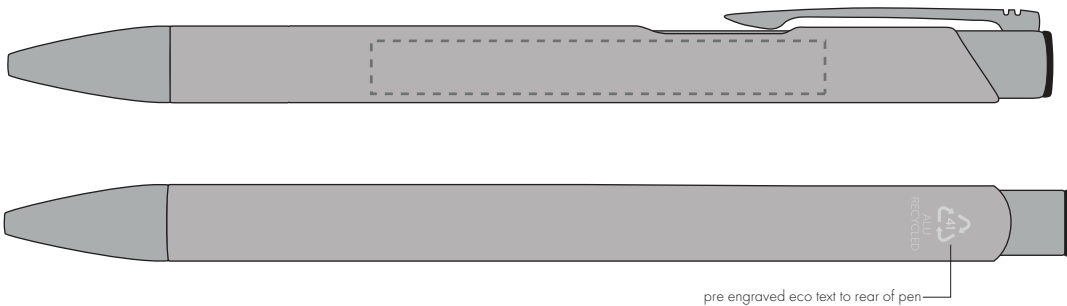

Your Ref:	Quantity:	Product Code: TPC982001
Our Ref:	Version: 1	Product Colour: SILVER

PRINTING CONCERNS:

We stock this item in the following colours

**PANTONE REFERENCE(S)**
 Full colour printing

ARTWORK SCALE 100%

ARTWORK SCALE 100%
Digital Print Area:
60mm x 7mm

pre engraved eco text to rear of pen

Product Image for visualisation
- colours may vary

The dashed line is to demonstrate print area and will not appear on your printed item